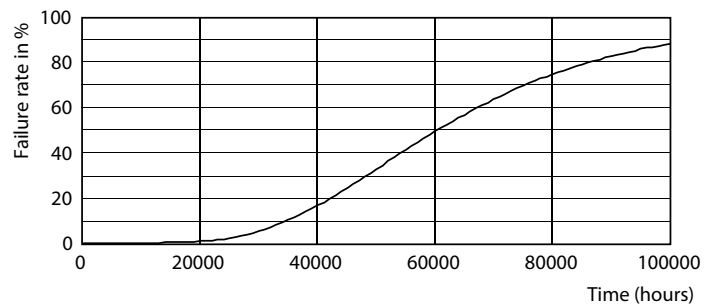

Life Expectancy Diagram - MAS LEDtube VLE 1200mm UO 15.5W 840 T8