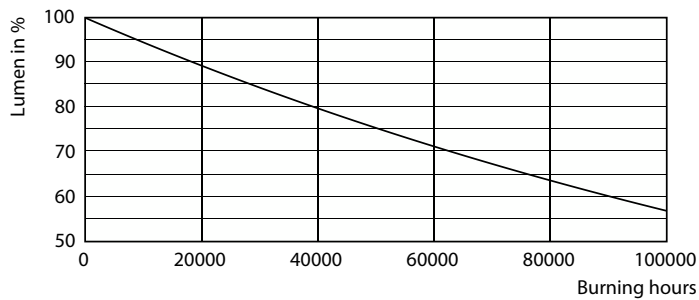

Life Expectancy Diagram - MAS LEDtube VLE 1200mm UO 15.5W 840 T8

Lumen Maintenance Diagram - MAS LEDtube VLE 1200mm UO 15.5W 840 T8