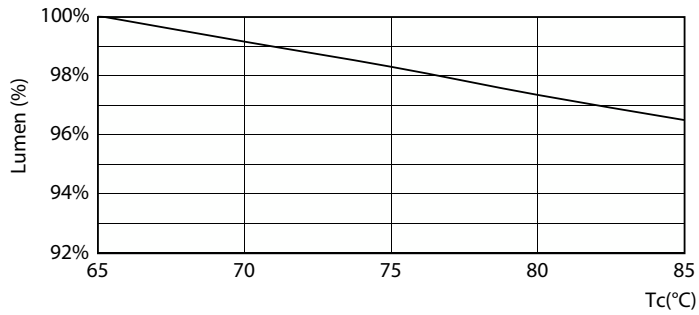

MASTER Value LEDtube T8

Élettartam

Lumen Maintenance Diagram - MAS LEDtube VLE 1200mm UO 15.5W 840 T8